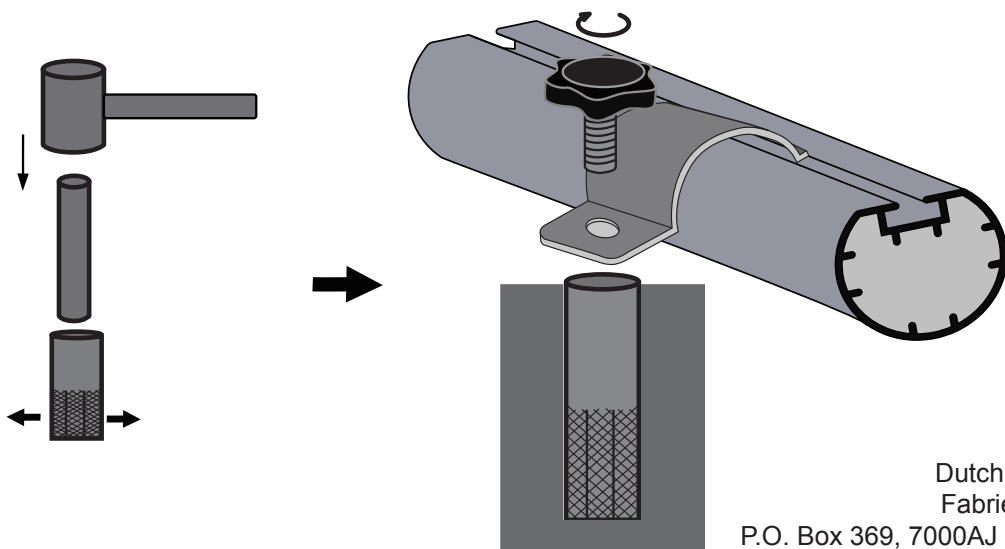

42.90.20.00 - EXIT Scala Anchor set (2 pcs)

Drilling: D12 mm x H40mm

Suck out debris

Contact:
 Dutch Toys Group
 Fabriekstraat 17e
 P.O. Box 369, 7000AJ Doetinchem
 The Netherlands
 info@exittoys.com

EXIT is a registered trade mark of Dutch Toys Group