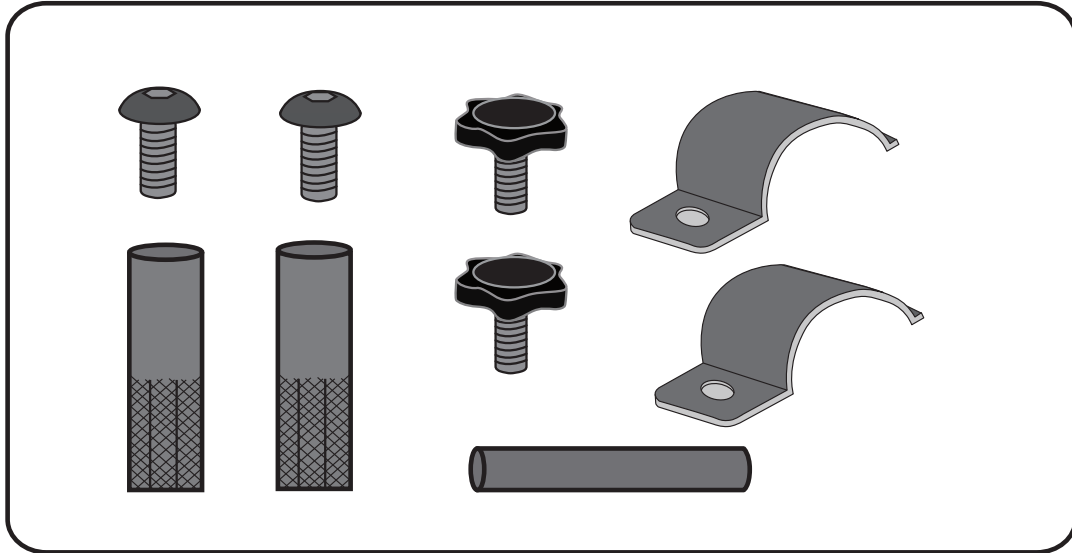

42.90.20.00 - EXIT Scala Anchor set (2 pcs)

Drilling: D12 mm x H40mm

Suck out debris

Contact:
 Dutch Toys Group
 Fabriekstraat 17e
 P.O. Box 369, 7000AJ Doetinchem
 The Netherlands
 info@exittoys.com

EXIT is a registered trade mark of Dutch Toys Group