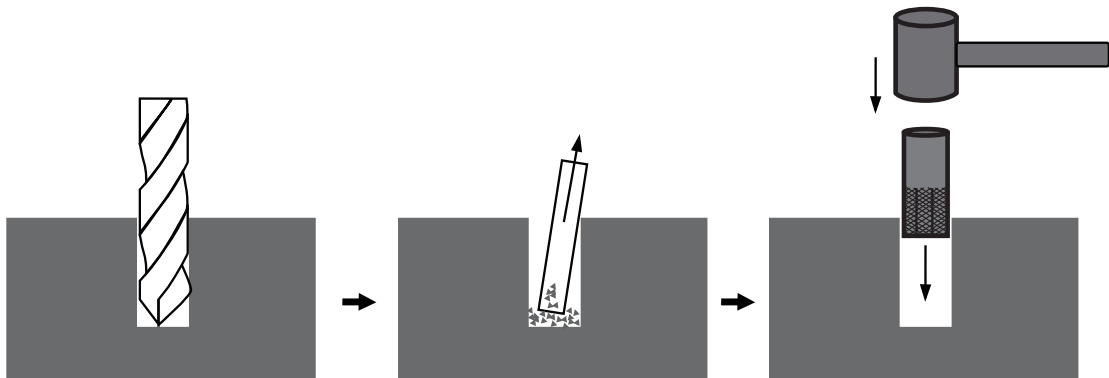

42.90.20.00 - EXIT Scala Anchor set (2 pcs)

Drilling: D12 mm x H40mm

Suck out debris

Contact:
 Dutch Toys Group
 Fabriekstraat 17e
 P.O. Box 369, 7000AJ Doetinchem
 The Netherlands
 info@exittoys.com

EXIT is a registered trade mark of Dutch Toys Group